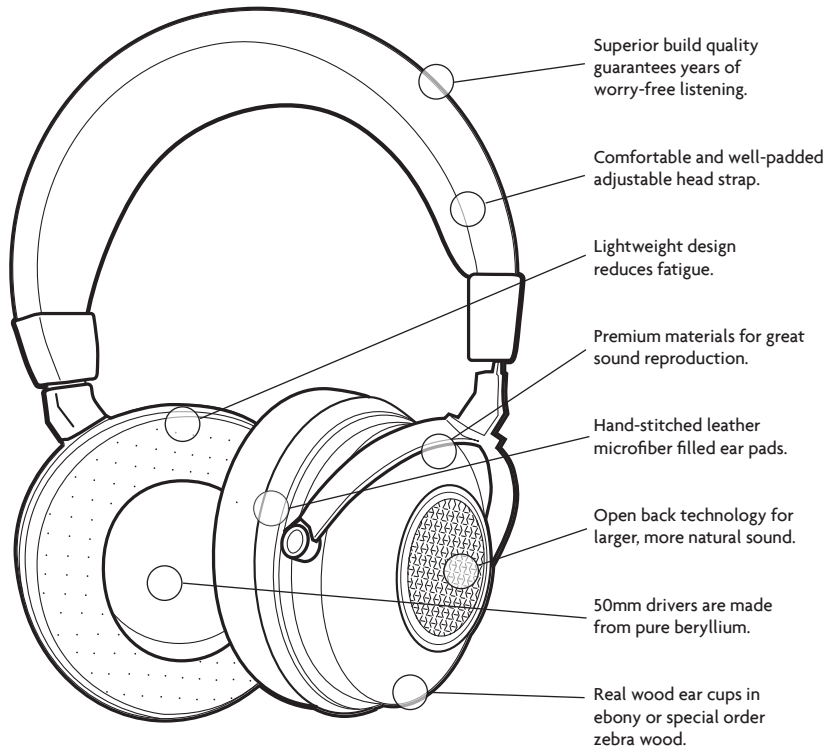

Superior build quality guarantees years of worry-free listening.

Comfortable and well-padded adjustable head strap.

Lightweight design reduces fatigue.

Premium materials for great sound reproduction.

Hand-stitched leather microfiber filled ear pads.

Open back technology for larger, more natural sound.

50mm drivers are made from pure beryllium.

Real wood ear cups in ebony or special order zebra wood.