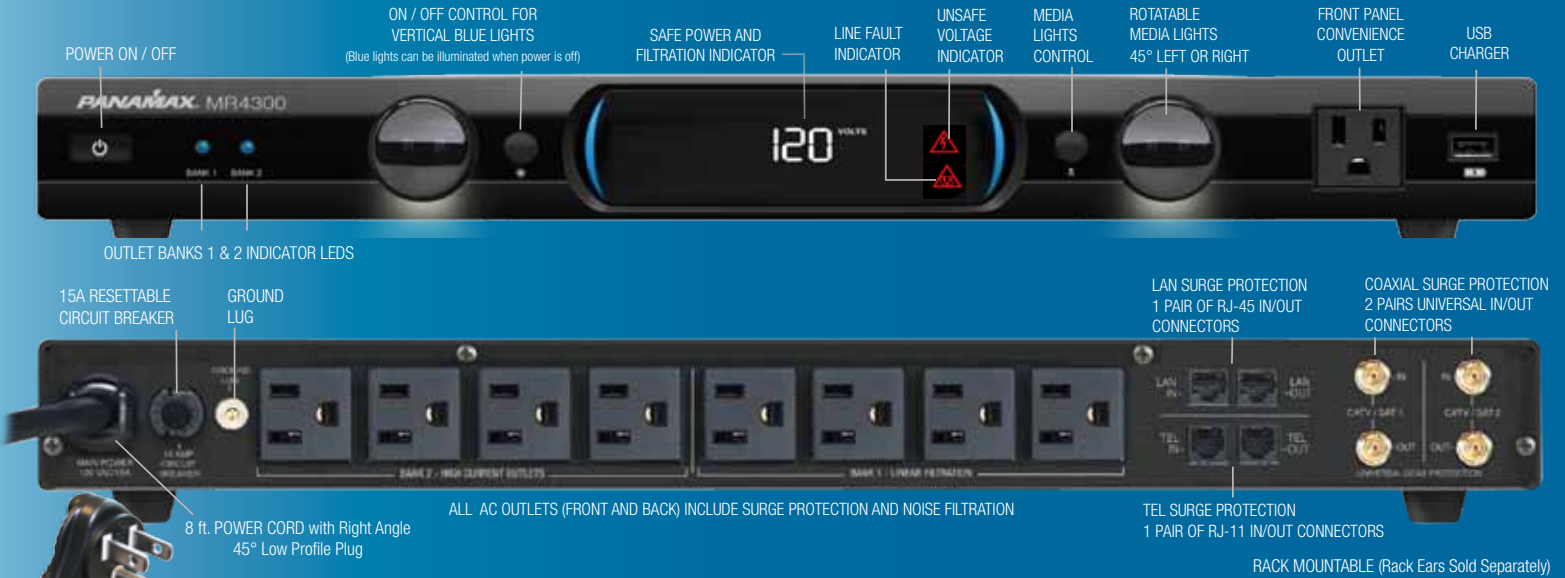

## Model: MR4300

Specifically designed and engineered to provide protection, filtration and power monitoring for your home theater system. Media lights illuminate equipment.

### FEATURES

- USB Charger
- Isolated Linear Level 3 Filtration & High Current Outlet Banks
- Exclusive Automatic Voltage Monitoring (AVM)
- Protect or Disconnect™ Technology
- Antenna, Cable, or Satellite and LAN Signal Protection
- Media Lights Illuminate Equipment
- 8 ft. Power Cable with Low Profile Plug

#### UNIVERSAL COAX PROTECTION

HD 1080 i/p Ready	Yes
Bidirectional	Yes
Shielded	Yes
Clamping Level	75V
Frequency Range	0MHz - 2.2 GHz
Insertion Loss	<0.5 dB
Connections	Female "F", Gold Plated